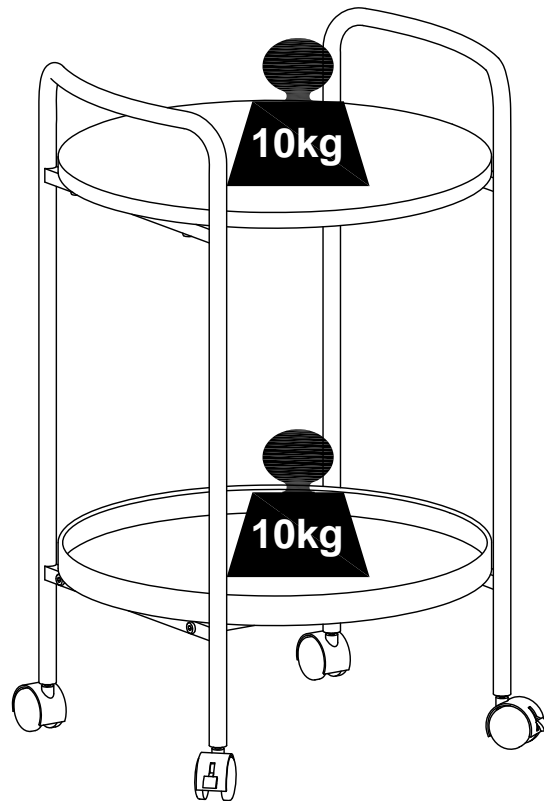

SURI Troli

Informasi Produk

Peringatan Produk

1. Beban pada ilustrasi di bagian INFORMASI PRODUK adalah beban dalam keadaan statik dengan distribusi merata pada semua permukaan.
2. Jangan menitik beratkan beban pada satu sisi saja.
3. Pindahkan produk ini dengan cara mengangkat, jangan didorong karena dapat merusak bagian khaki.
4. Bila terkena cairan langsung dibersihkan dengan menggunakan kain yang lembut.
5. Permukaan produk tidak boleh terkena cairan kimia. contoh : thinner cat kuku.
6. Membersihkan produk cukup dengan kain kering uamun bila diperlukan dapat menggunakan kain lembab bukan basah.
7. Jangan melakukan gerakan-gerakan ekstrem di atas produk (seperti melompat)
8. Jangan meletakkan benda-benda bersuhu tinggi langsung di atas permukaan. Selalu gunakan tatakan penahan panas. Terdapat resiko permukaan bergelembung akibat kontak fisik dengan benda panas akibat penguapan lapisan adhesif antara papan kayu dengan lapisan laminasi.