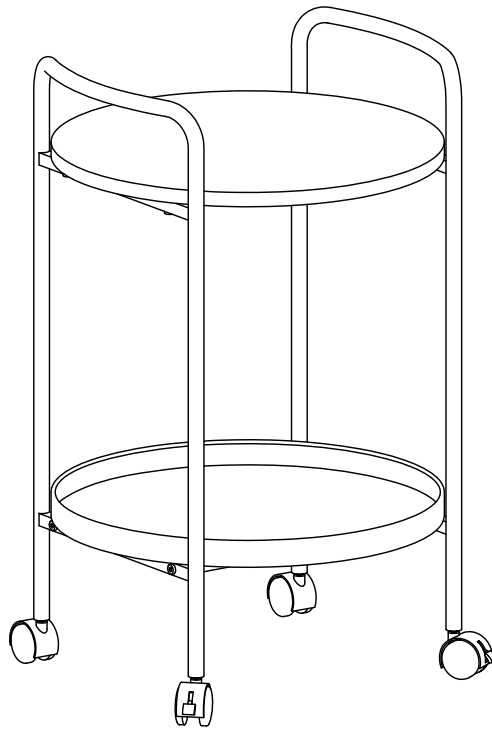

# SURI Troli

# SURI Troli

15 MENIT

02 ORANG

## PARTS AND HARDWARE

Note: Individual parts are not shown to scale

<p>A</p>  <p>10PCS</p>	<p>B</p>  <p>2PCS</p>	<p>C</p>  <p>2PCS</p>	<p>D</p>  <p>1PC</p>	<p>E</p>  <p>1PC</p>
---	--	--	---	---

## COMPONENT

Note: Individual parts are not shown to scale

<p>1</p>  <p>2PCS</p>	<p>2</p>  <p>1PC</p>
<p>3</p>  <p>1PC</p>	<p>4</p>  <p>1PC</p>

1

2